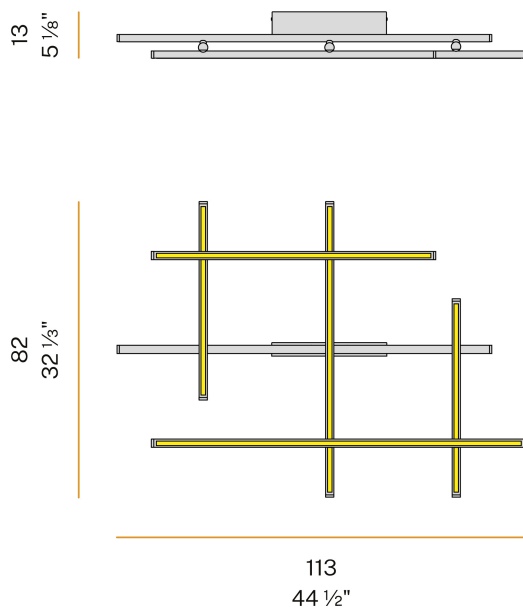

PANZERI

Hilow

220-240V AC dimmable (DALI/Push DIM)

P02817.115.0502

Data sheet

CODE	P02817.115.0502
SYSTEM POWER CONSUMPTION	71W
EFFICACY	64.82lm/W
LIGHT SOURCE	LED
LIGHT SOURCE LIFETIME	L70 (B10) 60.000h
COLOUR TEMPERATURE	2700K Ra>90
LIGHT DISTRIBUTION	diffused
POWER SUPPLY	220-240V AC
FREQUENCY	50/60Hz
ELECTRICAL CONFIGURATION	dimmable (DALI/Push DIM)
DRIVER	integrated included
NOMINAL LUMINOUS FLUX	8316lm
LUMEN OUTPUT	4602lm
EFFICIENCY	55.3%
WEIGHT	2,97 Kg
PROTECTION DEGREE	IP20
COLOUR TOLLERANCES	SDCM 3
PACKING DIMENSIONS (CM)	87,0 x 118,0 x 14,0

Ceiling lighting fixture for interiors, with direct and indirect light emission.
 Pickled sheet metal ceiling bracket in polyacrylic paint.
 Pickled sheet metal wall plate in polyacrylic paint.
 Extruded aluminium structure in white, mat black, bronze, mat brass or titanium polyacrylic paint.
 Joints in turned brass and die-cast aluminium in polyacrylic paint.
 Die-cast aluminium end caps in polyacrylic paint.
 Extruded polycarbonate diffusers with opaline finish.

Technical drawing

Polar diagram